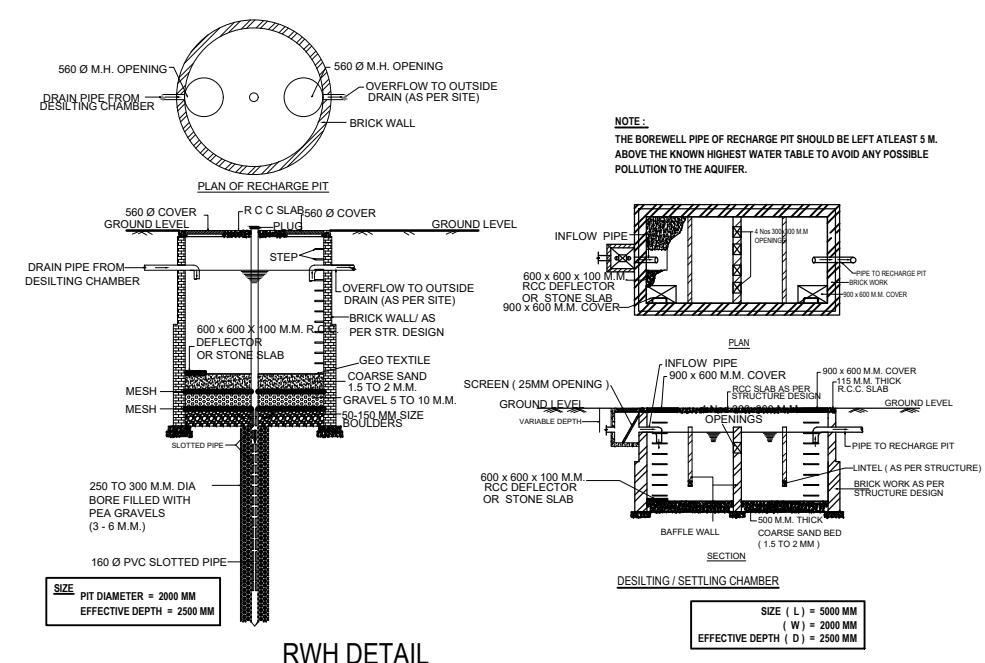

FOR SUBMISSION
ABL Hospitech Pvt. Ltd.
New Delhi.

CLIENT
ASHIANA HOUSING LTD.

PROJECT
Ashiana Niramay

Drawing Title
**SITE PLAN
DRAINAGE LAYOUT**